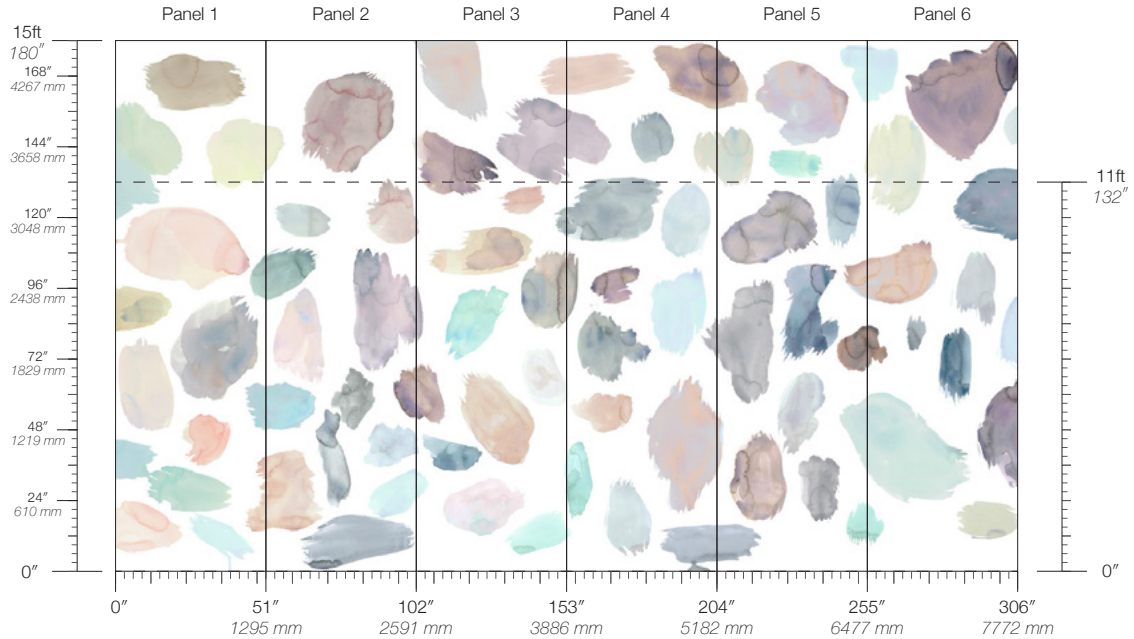

Palette Georgia

Suitable for residential and commercial projects

COLOR
Georgia

STOCK
Made to order

REPEAT
Non-repeating

CONTACT
sales@calicowallpaper.com
+1 718 243 1705
57 Lispenard Street
New York, NY 10013 USA

ITEM
2604

MINIMUM
1 panel

LEAD TIME
4 weeks to print

CONTENT
Type II Vinyl

MAINTENANCE
Water-based cleanser

ORIGIN
USA

DISCLAIMER
Panel maps represent mural artwork only. Reference the physical sample for color and texture.

PANEL WIDTH
51" / 1295 mm trimmed

FLAMMABILITY
ASTM E84 Adhered Class A

DETAILS
Custom options available

PANEL HEIGHT
132" / 3353 mm standard
180" / 4572 mm extended

ENVIRONMENTAL
Recycled Content, Phthalate Free
Low VOC, HPD Available

PRICE
Available upon request